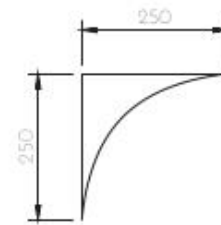

Colors

BO N° 02 BO N° 01 BO N° 17 BO N° 03 BO N° 04