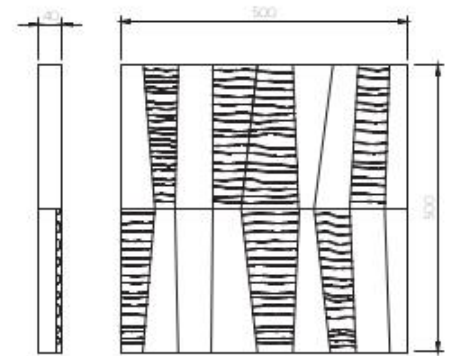

MIX OF
TEXTURES
RAW

Colors

SST N° 20   SST N° 01   SST N° 17   SST N° 15