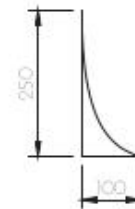

Colors

BO N° 02 BO N° 01 BO N° 17 BO N° 03 BO N° 04