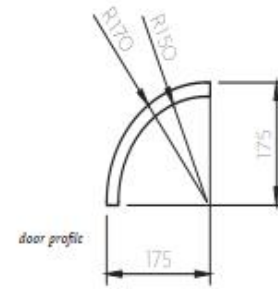

Colors

BO N° 02 BO N° 01 BO N° 17 BO N° 03 BO N° 04