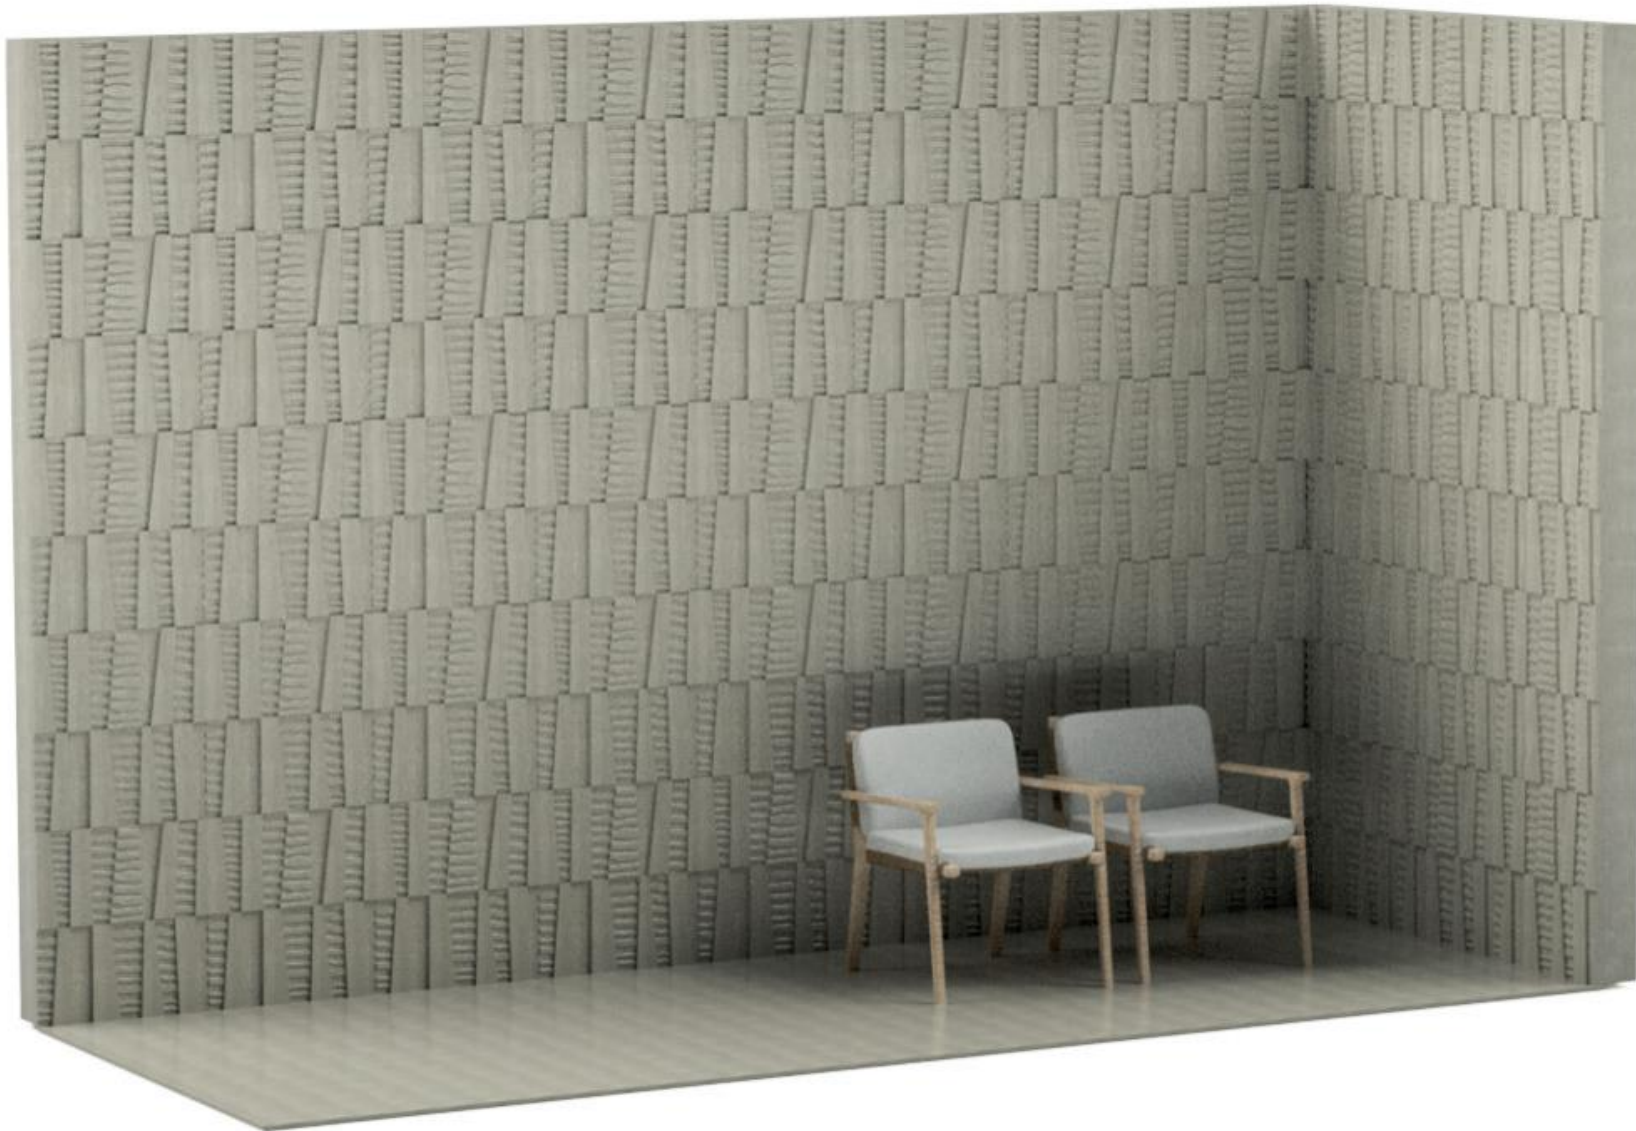

FINISH

Chocolate x Soft Stone