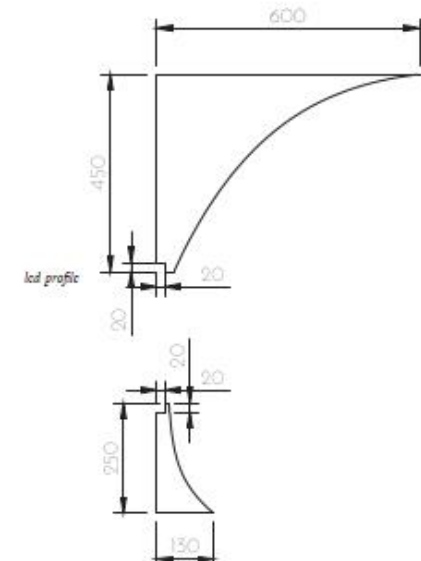

Colors

BO N° 02 BO N° 01 BO N° 17 BO N° 03 BO N° 04